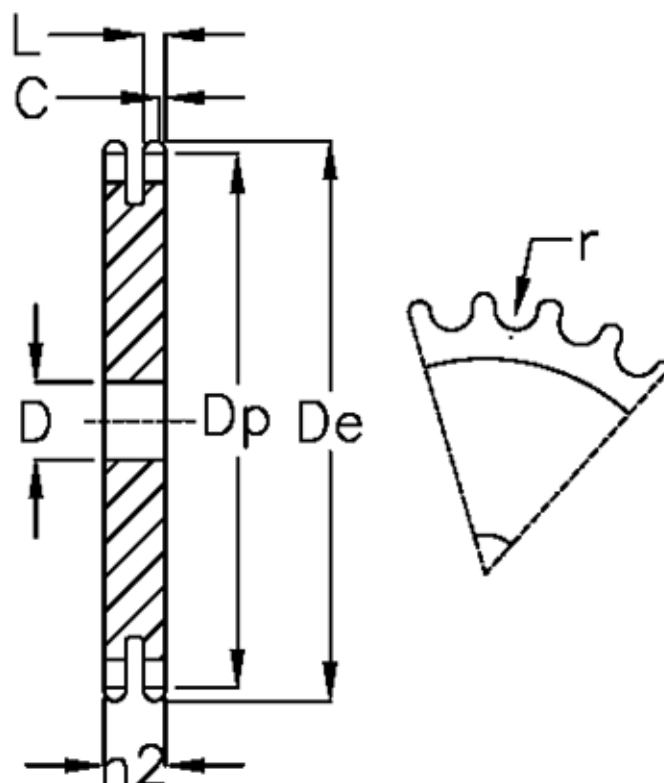

Article number: 616022002052

Description: Plate wheel 05 B-2 Z=52 duplex

## Measures

C = 1

D = 16

De = 135.8

Dp = 132.49

For chain size = 8 x 3,0 mm

For chain type = 05 B-2

h2 = 8.3

L = 2.7

Number of teeth = 52

r = 5